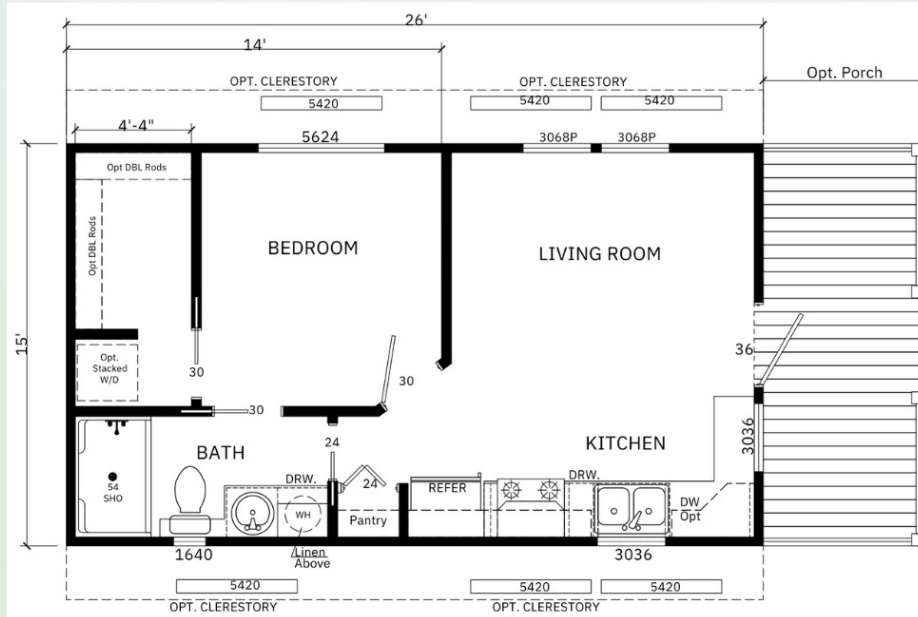

THE CARDINAL

WITH LOFT

SCAN ME