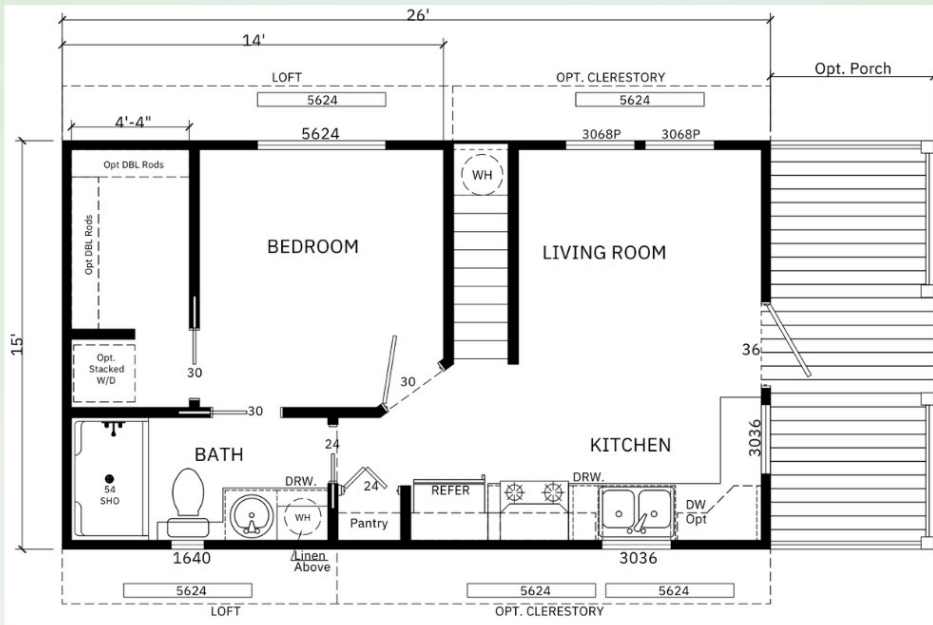

THE CARDINAL

WITH LOFT

SCAN ME