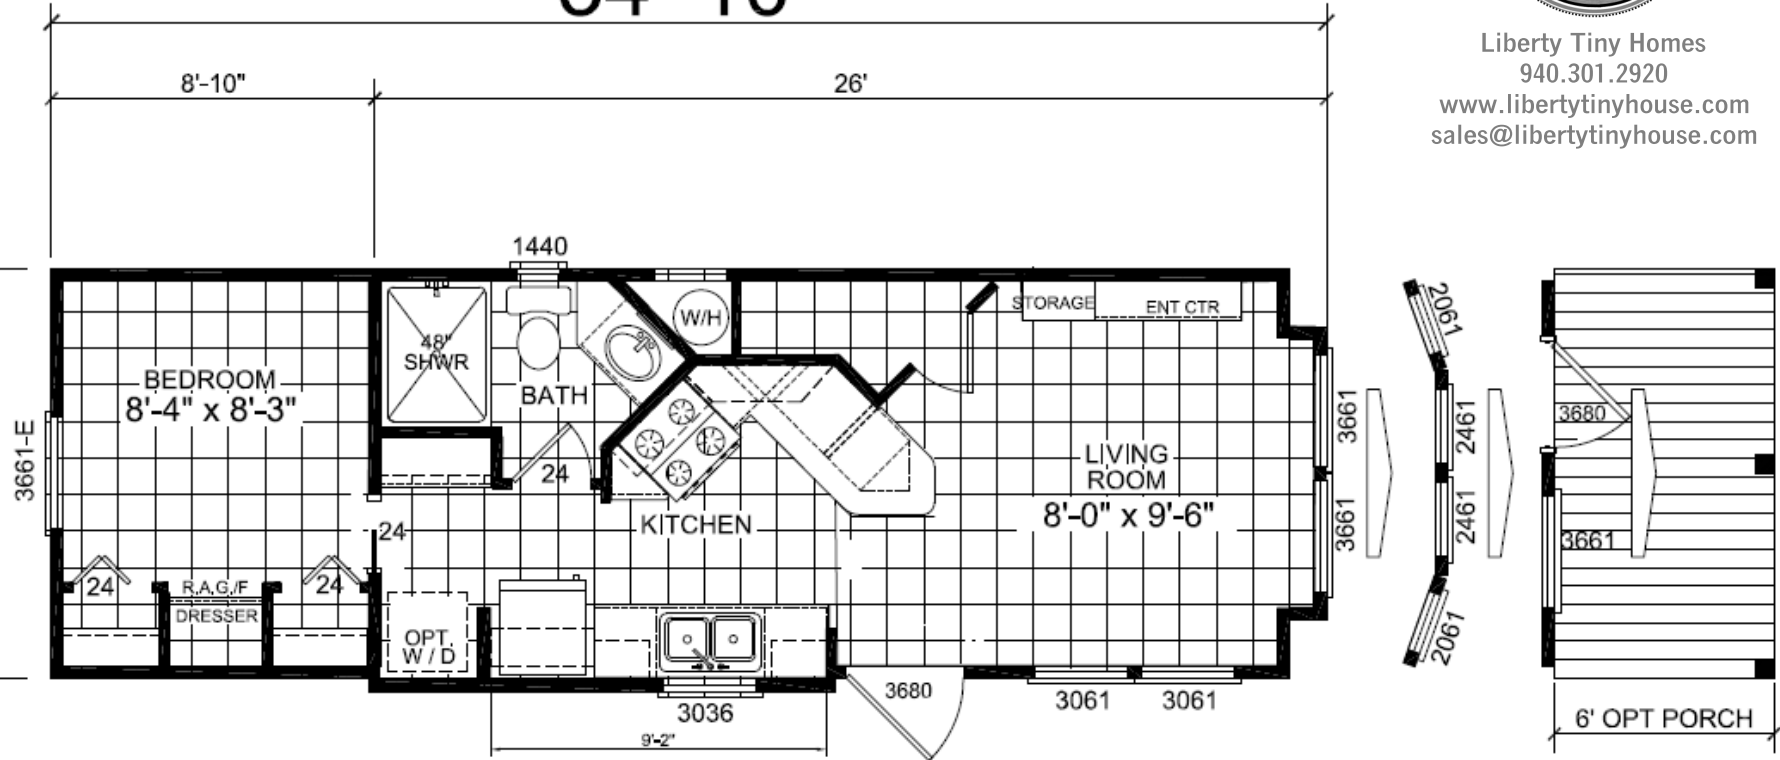

MODEL APS-527-B

1 BEDROOM, 1 BATH

ACTUAL SIZE: 11'-2" x 34'-5"

TOTAL AREA: 399 SQ. FT.

Liberty Tiny Homes
940.301.2920
www.libertytinyhouse.com
sales@libertytinyhouse.com

34'-10"

11'-2"

CHAMPION

MANUFACTURED BEAUTIFULLY™

3401 WEST CORSICANA ATHENS, TX 75751

APPROVER'S SEAL

MODIFICATIONS

MODEL: APS-527-B

Athens Park Series 2017

TITLE: LITERATURE PLAN

SHEET: